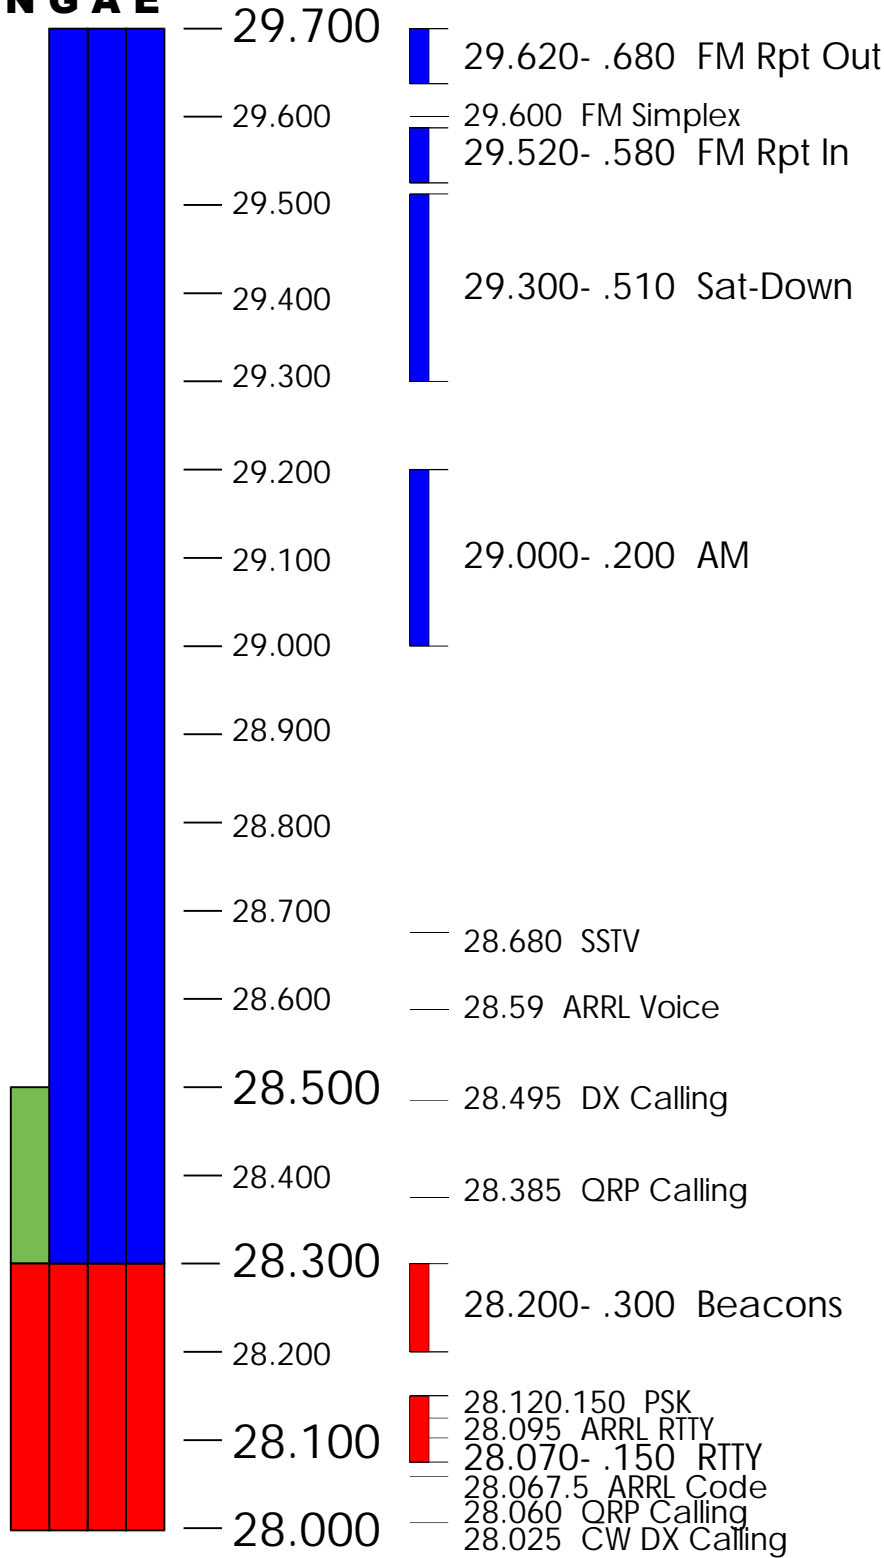

U.S. Band Layout

Band Limits

Band Plan

Personal Additions

G A E

24.925- .930 Packet
24.920.150 PSK
24.920- .925 RTTY

12

-  CW, Phone, Image
-  CW, RTTY/Data

www. **W1CGS**.com

sandy@w1cgs.com

hfband-6.cdr r1.06
copyright 2003-2006 C.Gustave Sandberg

Amateur Radio 10 Meters U.S. Band Layout

Band Limits

Band Plan

Personal Additions

N G A E

- CW, Phone, Image
- CW, SSB Phone
- CW, RTTY/Data