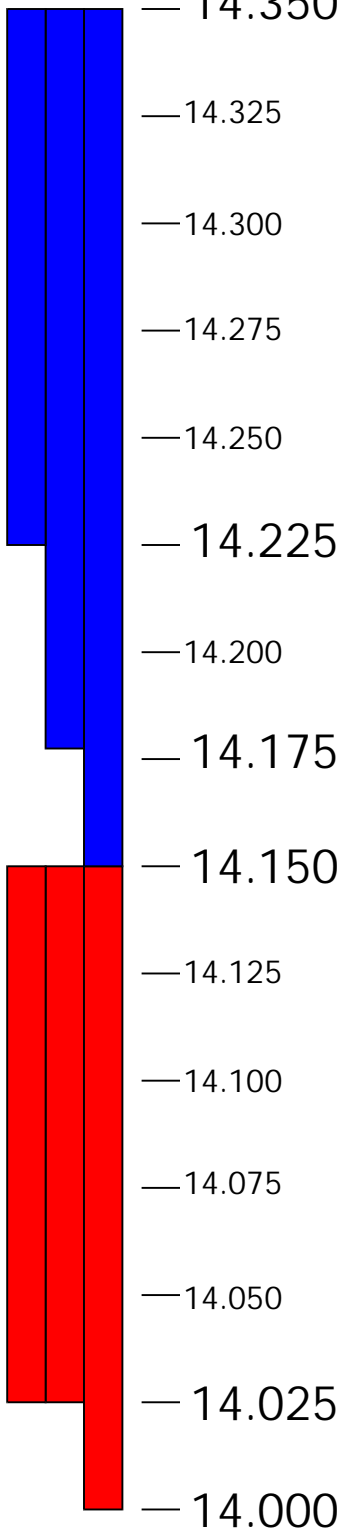

Amateur Radio 60 Meters U.S. Band Layout

Phone USB only
 5 Shared Channels only,
 tune 1.5kHz lower than center frequency

Amateur Radio

20 Meters

U.S. Band Layout

Band Limits

Band Plan

Personal Additions

G A E

- 14.29 ARRL Voice
- 14.286 AM Calling
- 14.285 QRP Calling

— 14.230 SSTV

— 14.195 DX Calling

- 14.105- .112 Packet
- 14.100 Beacons
- 14.095- .0995 Packet
- 14.095 ARRL RTTY
- 14.070-150 PSK
- 14.070- .095 RTTY

- 14.060 QRP Calling
- 14.0475 ARRL Code

— 14.025 CW DX Calling

- █ CW, Phone, Image
- █ CW, RTTY/Data

Amateur Radio

15 Meters

U.S. Band Layout

Band Limits

Band Plan

U.S. Band Layout

Band Limits

Band Plan

Personal Additions

G A E

24.925- .930 Packet
24.920.150 PSK
24.920- .925 RTTY

12

-  CW, Phone, Image
-  CW, RTTY/Data