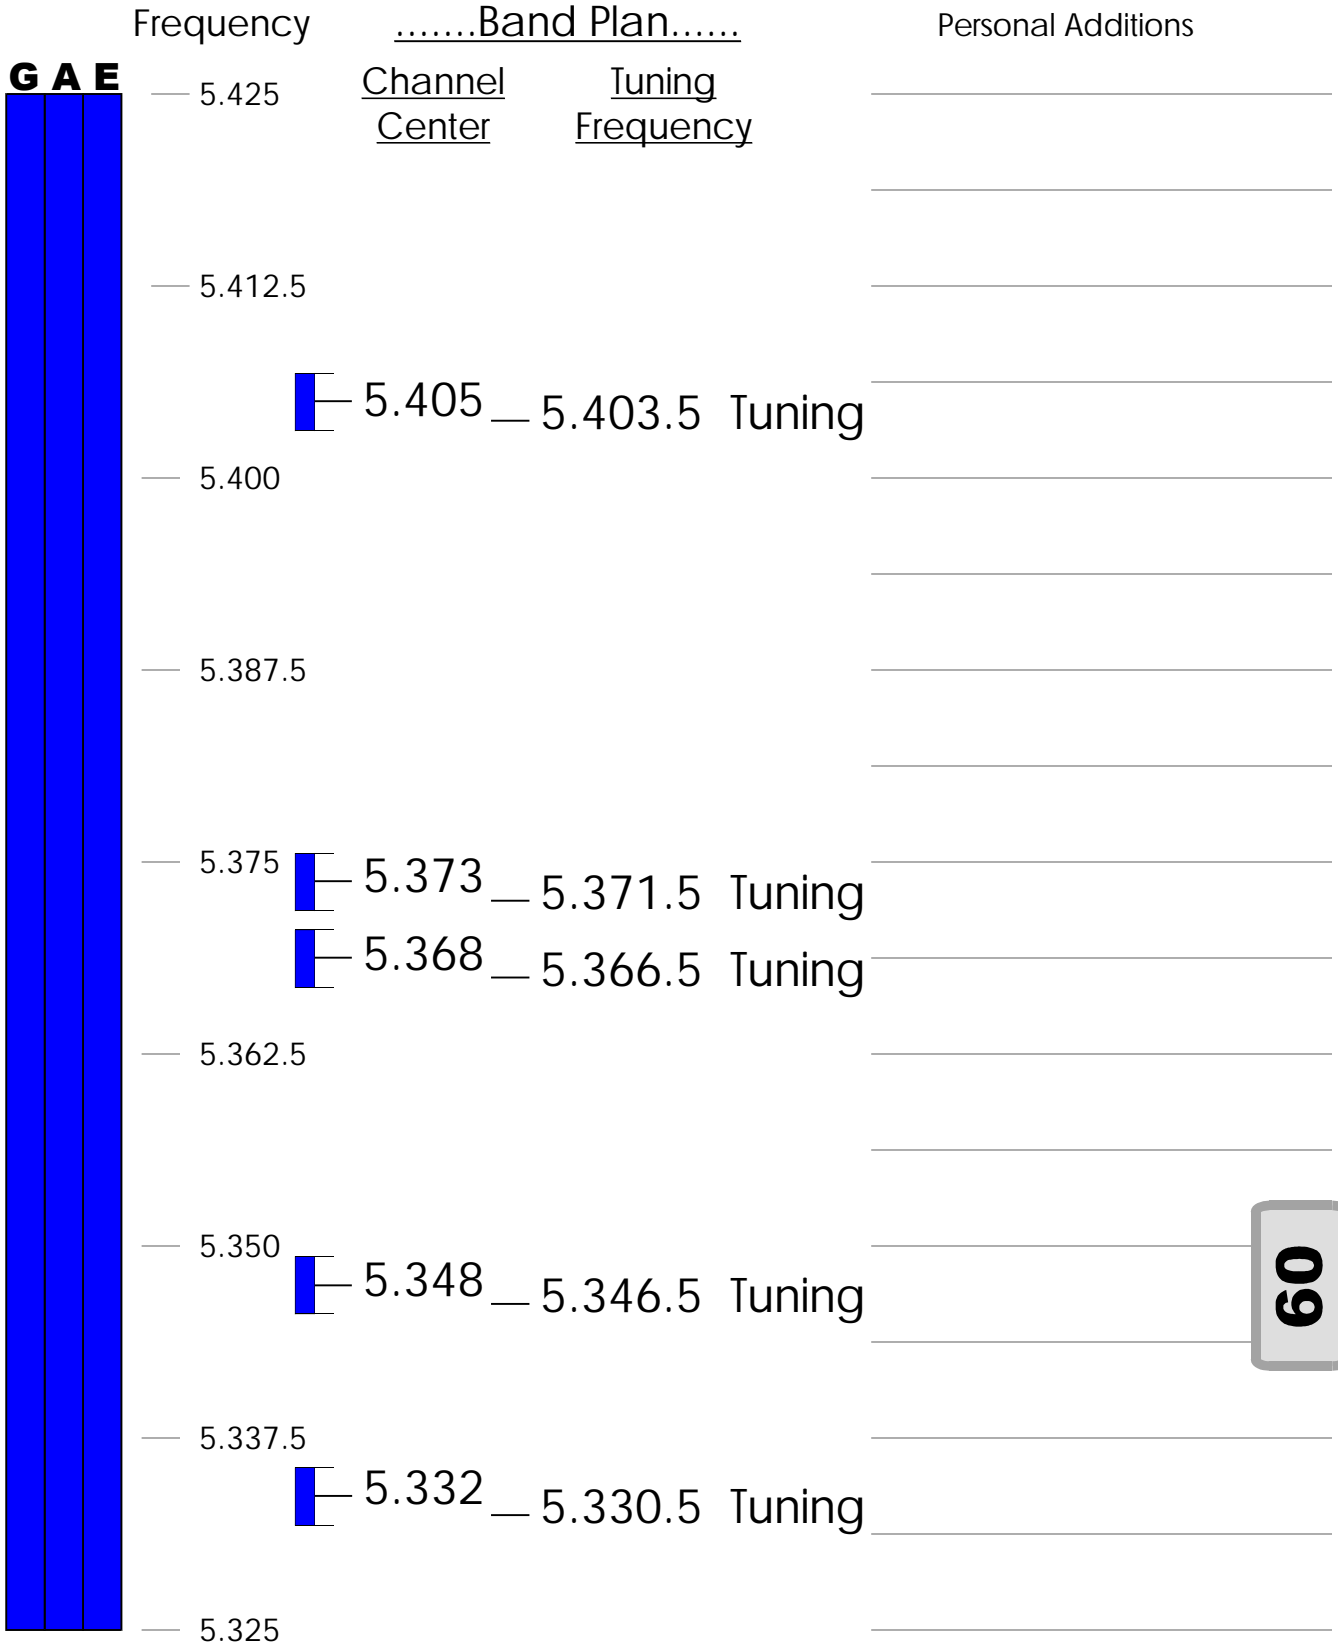

Amateur Radio 60 Meters U.S. Band Layout

Phone USB only
 5 Shared Channels only,
 tune 1.5kHz lower than center frequency

Amateur Radio

20 Meters

U.S. Band Layout

Band Limits

Band Plan

Personal Additions

G A E

- 14.29 ARRL Voice
- 14.286 AM Calling
- 14.285 QRP Calling

— 14.230 SSTV

— 14.195 DX Calling

- 14.105- .112 Packet
- 14.100 Beacons
- 14.095- .0995 Packet
- 14.095 ARRL RTTY
- 14.070-150 PSK
- 14.070- .095 RTTY

- 14.060 QRP Calling
- 14.0475 ARRL Code

— 14.025 CW DX Calling

- █ CW, Phone, Image
- █ CW, RTTY/Data

Amateur Radio

15 Meters

U.S. Band Layout

Band Limits

Band Plan