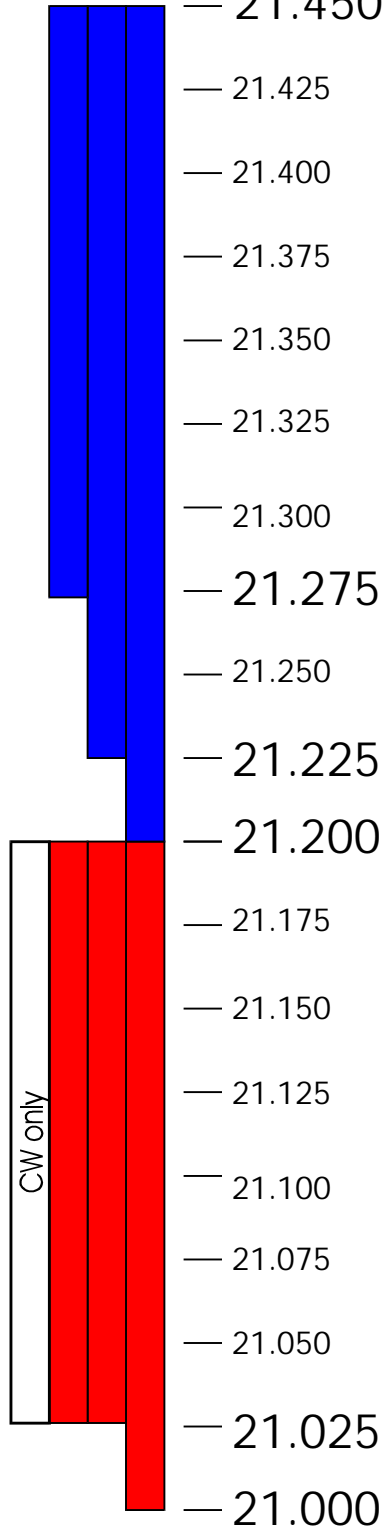

Amateur Radio

15 Meters

U.S. Band Layout

Band Limits

Band Plan

Personal Additions

N G A E

— 21.390 ARRL Voice
— 21.385 QRP Calling

— 21.340 SSTV

— 21.295 DX Calling

— 21.100- .110 Packet
— 21.095 ARRL RTTY
— 21.070- .150 PSK
— 21.070- .100 RTTY
— 21.067.5 ARRL Code
— 21.060 QRP Calling

— 21.025 CW DX Calling

- CW, Phone, Image
- CW, RTTY/Data
- CW

15

www. **W1CGS**.com

sandy@w1cgs.com

hfband-6.cdr r1.06
copyright 2003-2006 C.Gustave Sandberg