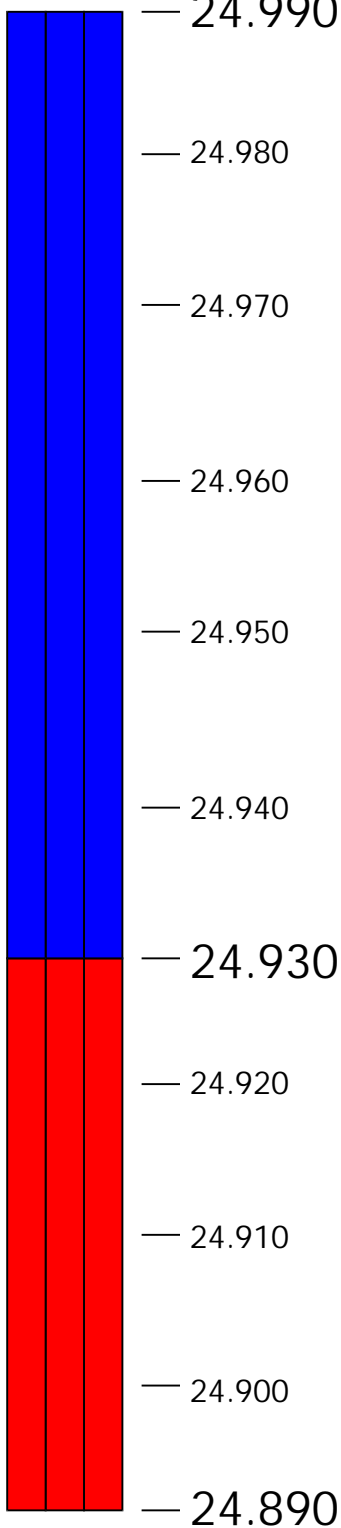

G A E

- 14.29 ARRL Voice
- 14.286 AM Calling
- 14.285 QRP Calling

— 14.230 SSTV

— 14.195 DX Calling

- 14.105- .112 Packet
- 14.100 Beacons
- 14.095- .0995 Packet
- 14.095 ARRL RTTY
- 14.070-150 PSK
- 14.070- .095 RTTY

- 14.060 QRP Calling
- 14.0475 ARRL Code

— 14.025 CW DX Calling

- █ CW, Phone, Image
- █ CW, RTTY/Data

Amateur Radio

15 Meters

U.S. Band Layout

Band Limits

Band Plan

— 21.025 CW DX Calling

- CW, Phone, Image
- CW, RTTY/Data
- CW

15

www. **W1CGS**.com

sandy@w1cgs.com

hfband-6.cdr r1.06
copyright 2003-2006 C.Gustave Sandberg

Amateur Radio

12 Meters

U.S. Band Layout

Band Limits

Band Plan

Personal Additions

G A E

24.925- .930 Packet
24.920.150 PSK
24.920- .925 RTTY

12

-  CW, Phone, Image
-  CW, RTTY/Data