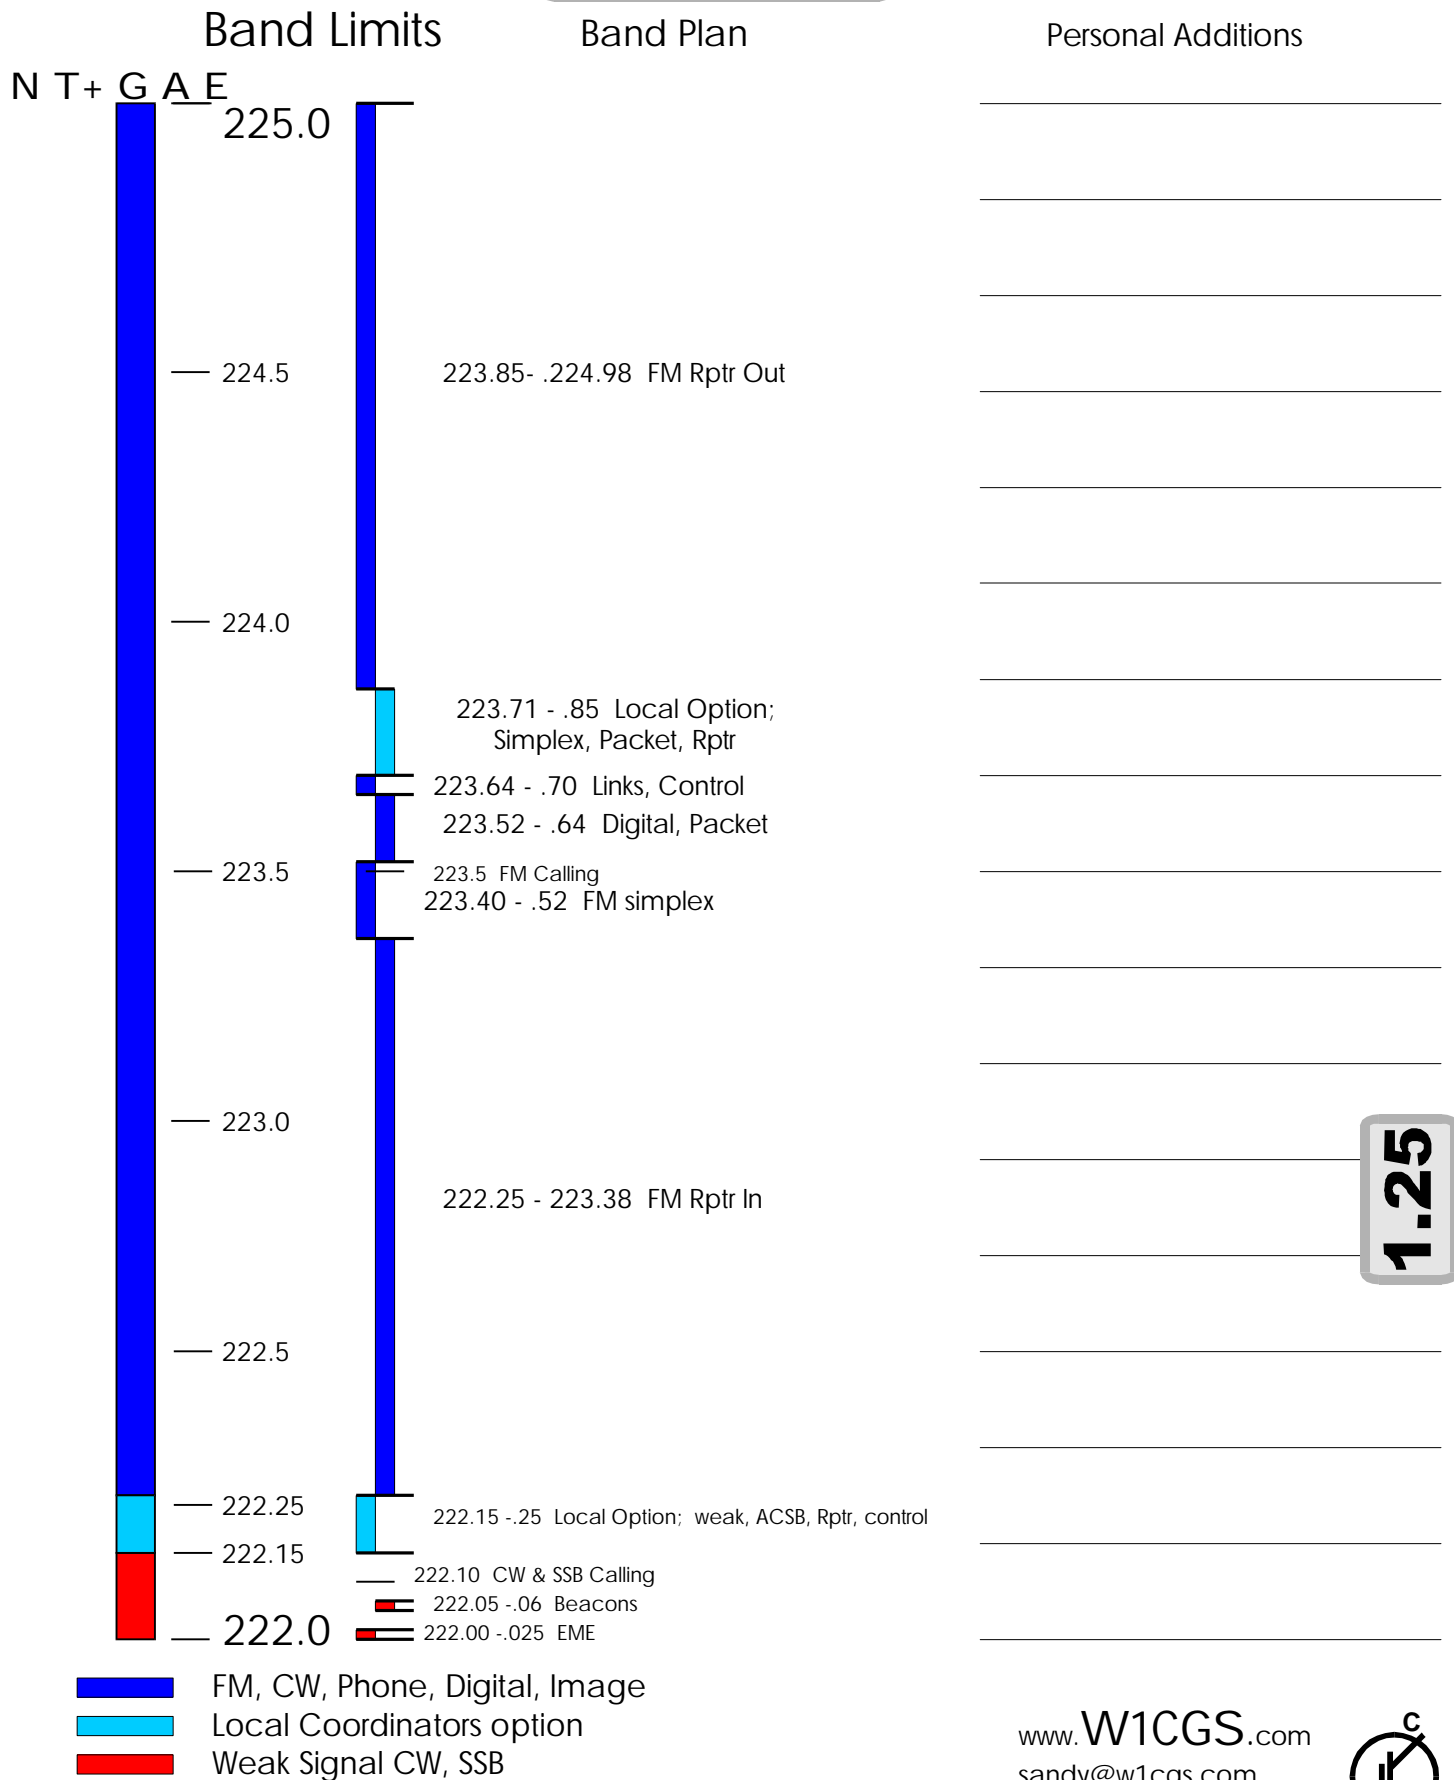

Amateur Radio 1.25 Meters U.S. Band Layout

1.25

www.W1CGS.com

sandy@w1cgs.com

Vhfband.cdr r1.01
copyright 2003-2004 C.Gustave Sandberg