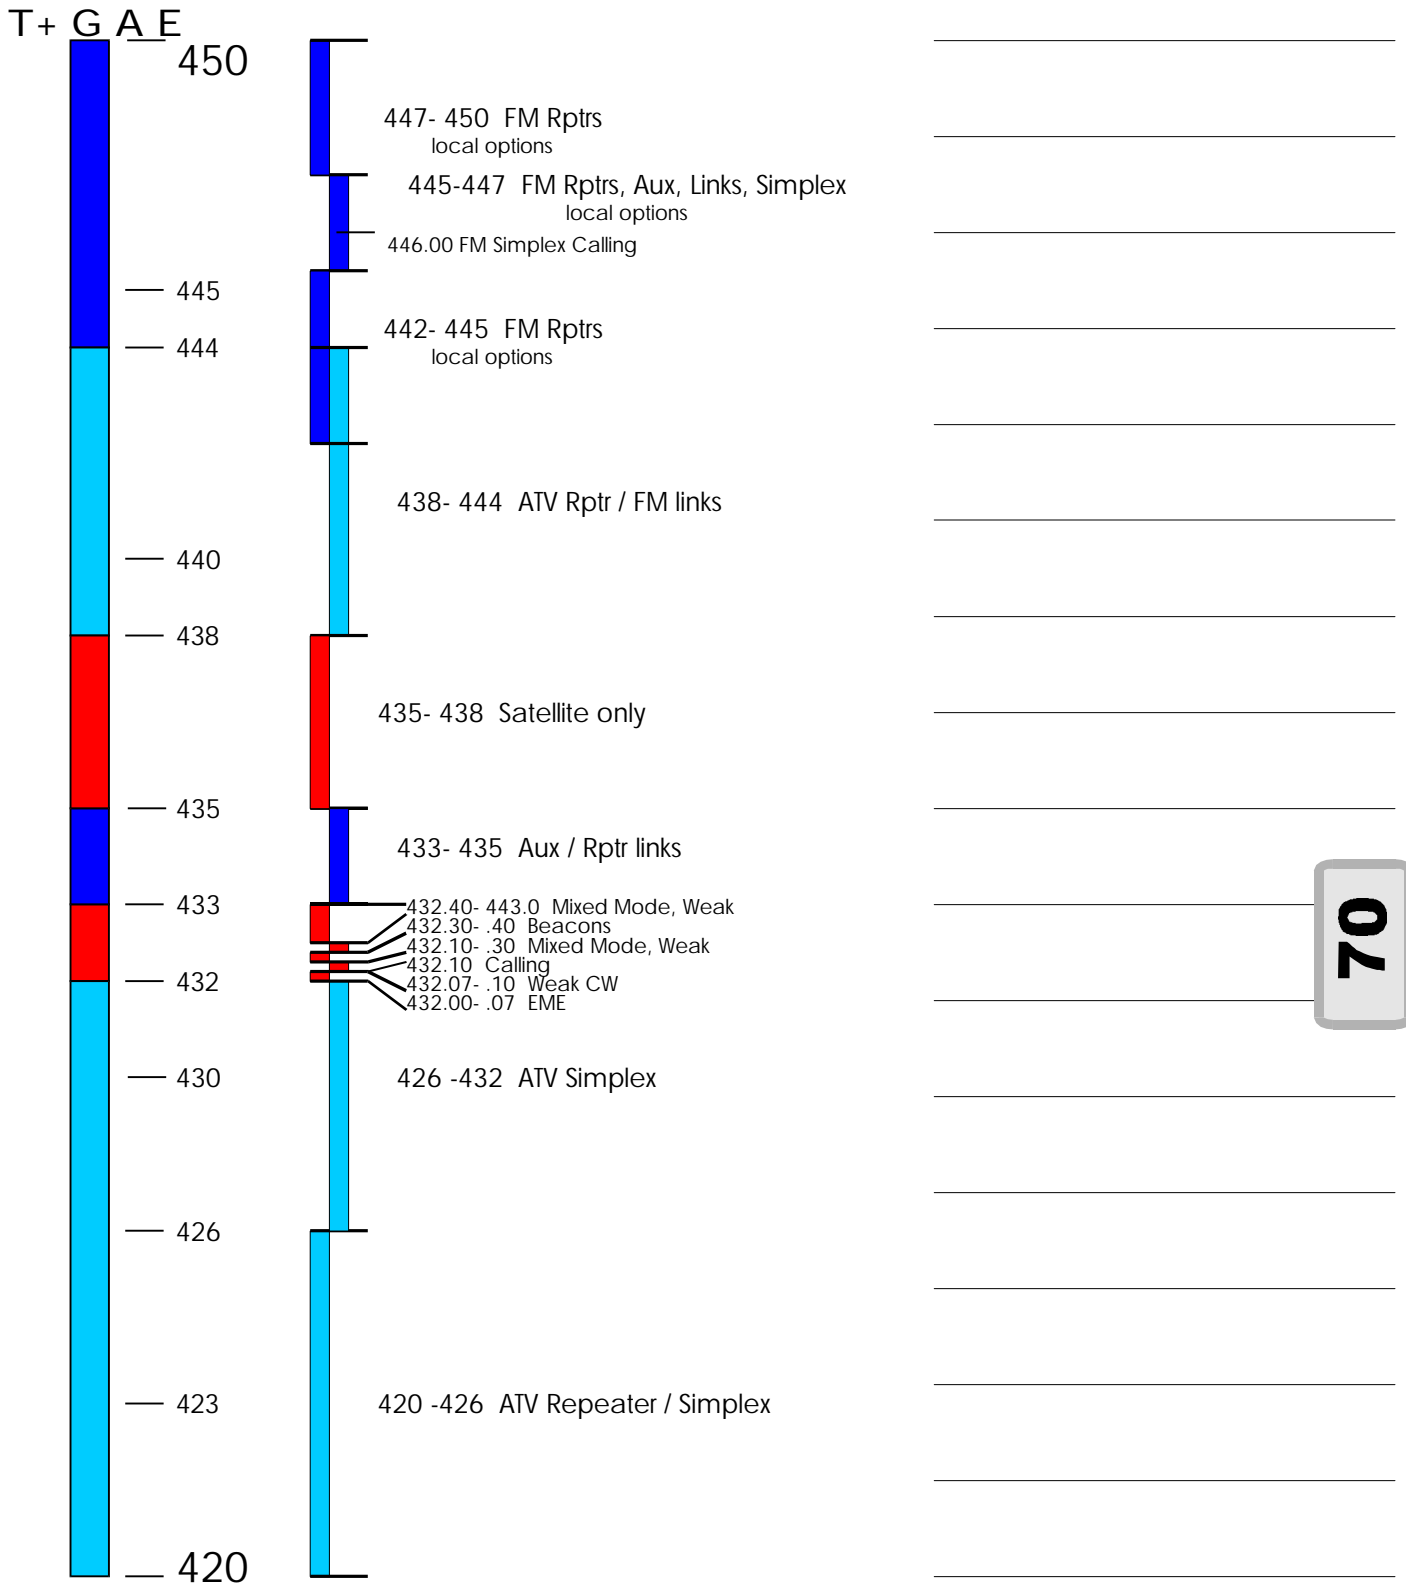

Amateur Radio

70 cms

U.S. Band Layout

Band Limits

Band Plan

Personal Additions

- FM, CW, Phone, Digital, Image
- ATV
- CW, SSB, Beacons