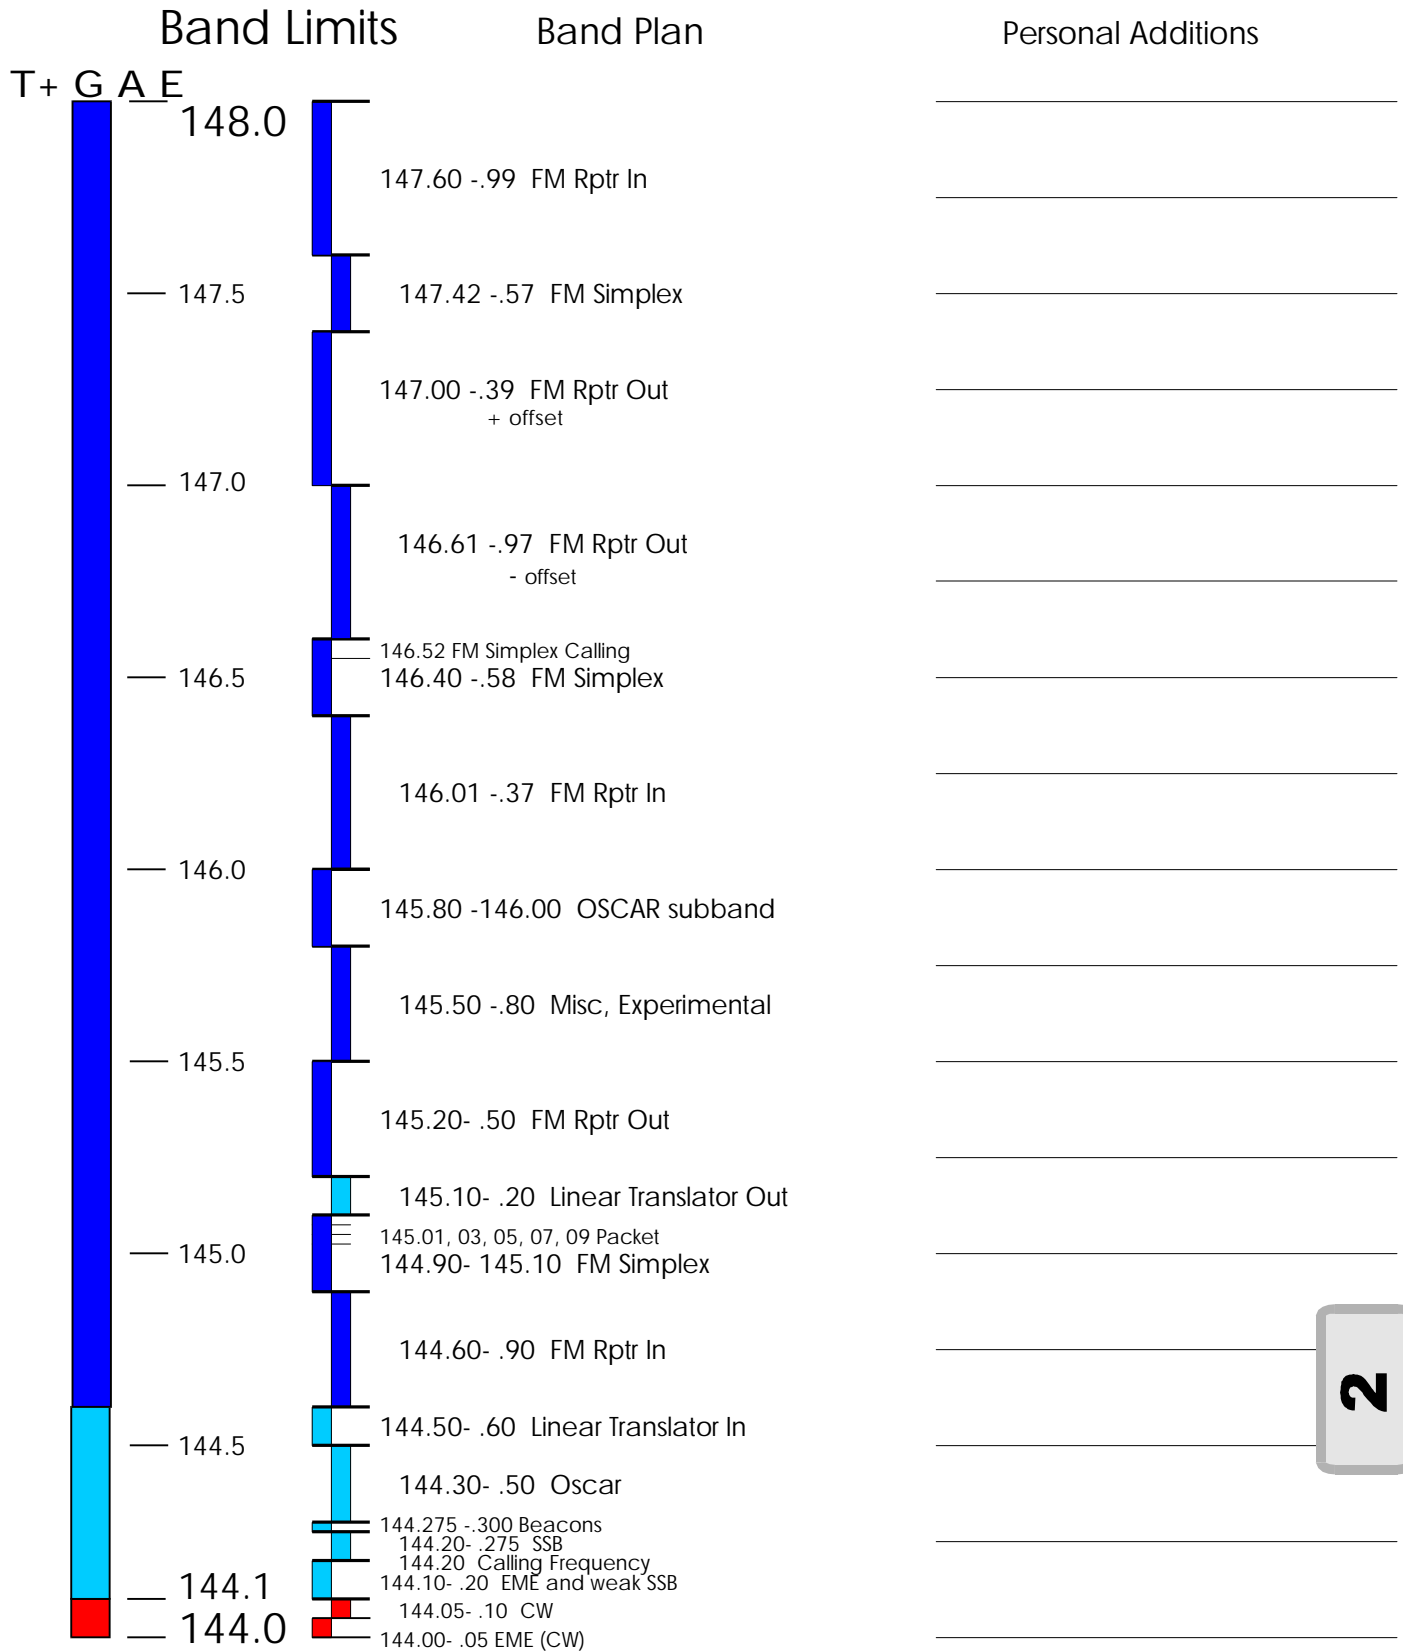

Amateur Radio

2 Meters

U.S. Band Layout

- █ CW, FM, Phone, Digital, Image
- █ CW, SSB, Phone, Digital, Image
- █ CW, Beacons

www.W1CGS.com

sandy@w1cgs.com

Vhfband.cdr r1.01
copyright 2003-2004 C.Gustave Sandberg

2