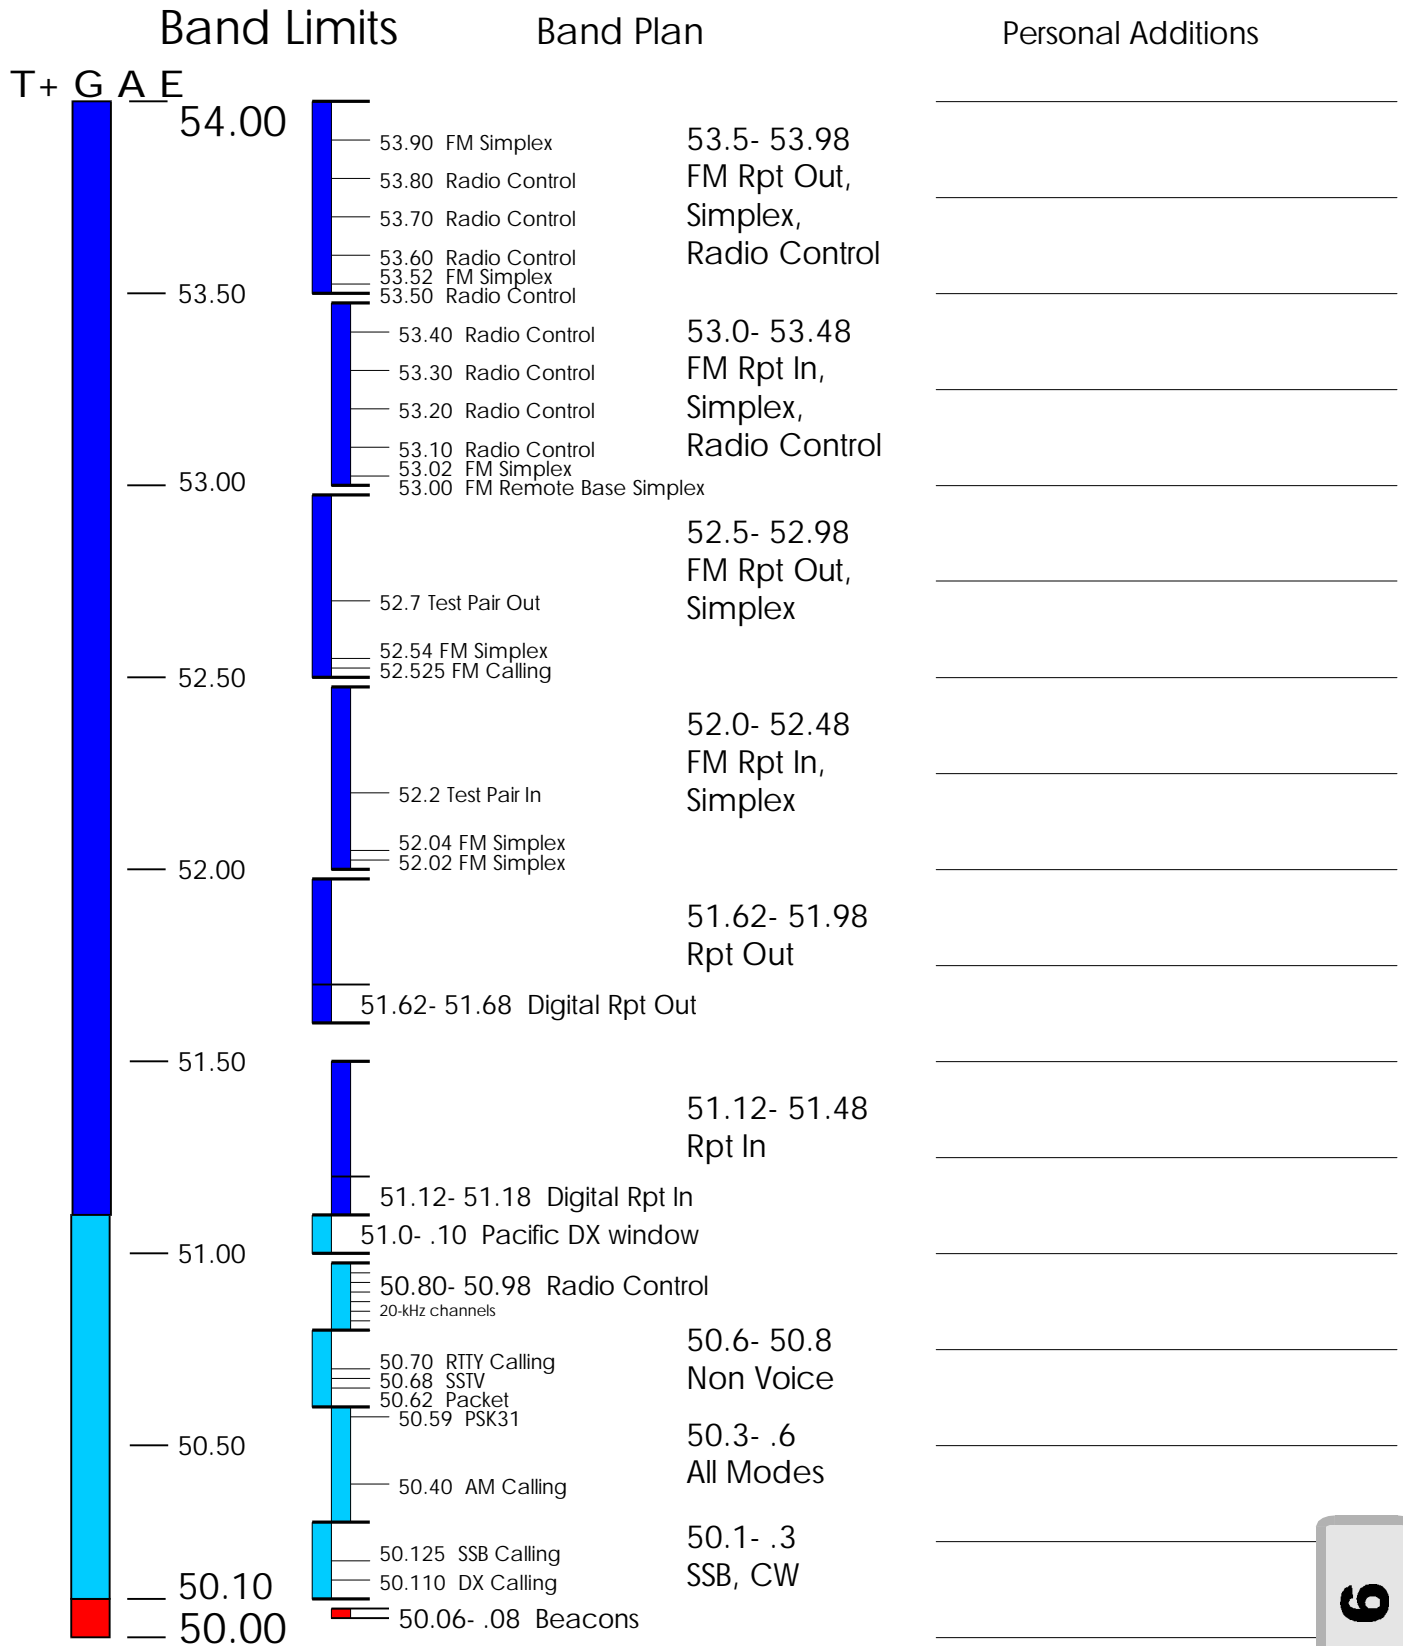

# Amateur Radio 6 Meters U.S. Band Layout

- CW, FM, Phone, Digital, Image
- CW, SSB, Phone, Digital, Image
- CW, Beacons

# U.S. Band Layout

### Band Limits